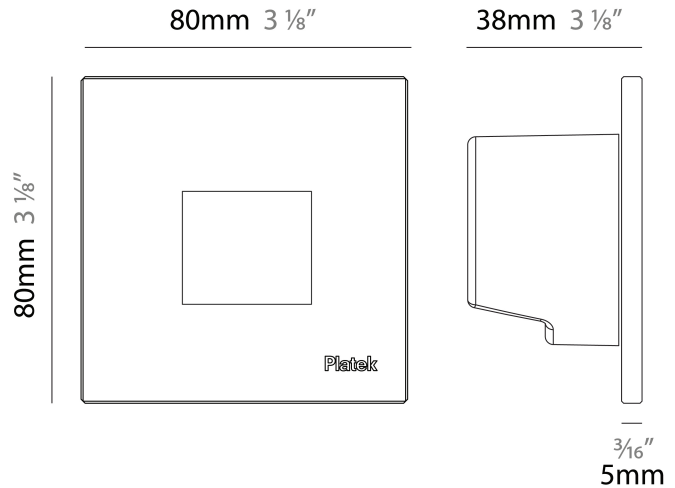

E9R147-

base number   Finish
Options

1. To build a product code in our configurator select the specify button on the base model # product page
2. To build a manual product code on this datasheet choose from the options listed below in blue font and add the suffix to the base model #

GENERAL

Series: Spiare _____
Brand: Platek _____
Division: Exterior _____
Mounting Type: Recessed _____
Mounting Location: Wall _____
Subcategory: Pedestrian _____

PHYSICAL

Shape: Square _____
Length (mm): 80 _____
Length (in): 3 1/8 _____
Height (mm): 80 _____
Depth (mm): 37.5 _____
Height (in): 3 1/8 _____
Depth (in): 1 1/2 _____
Light Distribution: Direct _____
Diffuser: Clear tempered glass _____
Fixture Finish: [BLK / WHI / GRY / COR / ANT / BRZ](#) _____
Fixture Material: Aluminum Die Cast _____

ELECTRICAL

Lamp Type: LED (Zhaga Standard) _____
Input Wattage (W): 6 _____
Dimming: Non-Dimmable _____
Driver Included: Yes _____
Driver Location: Remote _____
Driver Type: Constant Voltage - 120 Vac _____
Driver Class: Class 2 _____
Input Voltage (V): 120 _____
Output Voltage (V): 24 _____

LED

Number of LEDs: 1 _____
Color Temperature (°K): 3000 _____
Max. Delivered Lumen (lm): 10 _____
Nominal Lumen (lm): 250 _____
CRI: >80 CRI _____
Lamp Life (hrs): 50000 _____

OPTICAL

Beam Angle: Asymmetrical _____

RATINGS AND CERTIFICATIONS

Certified By: Certified for North American Standards _____
IP rating: IP65 _____
IK Rating: IK05 _____