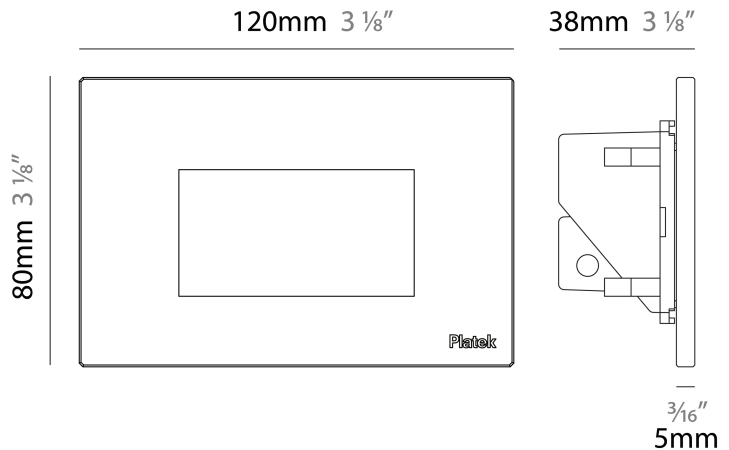

PROJECT
TYPE
SPECIFIER
QUANTITY
DATE

SPIARE RECESSED

E9R149-

base number   Finish
Options

1. To build a product code in our configurator select the specify button on the base model # product page
2. To build a manual product code on this datasheet choose from the options listed below in blue font and add the suffix to the base model #

GENERAL

Series: Spiare
Brand: Platek
Division: Exterior
Mounting Type: Recessed
Mounting Location: Wall
Subcategory: Pedestrian

PHYSICAL

Shape: Square
Length (mm): 120
Length (in): 4 3/4
Height (mm): 80
Depth (mm): 37.5
Height (in): 3 1/8
Depth (in): 1 1/2
Light Distribution: Direct
Diffuser: Clear tempered glass
Fixture Finish: BLK / WHI / GRY / COR / ANT / BRZ
Fixture Material: Aluminum Die Cast
Cut-out Measurements: 200 x 44.5mm

ELECTRICAL

Lamp Type: LED
Input Wattage (W): 6
Dimming: Non-Dimmable
Driver Included: No
Driver Location: Remote
Driver Type: Constant Voltage - 120 Vac
Driver Class: Class 2
Housing: ENCP4
Input Voltage (V): 120
Output Voltage (V): 24

LED

Number of LEDs: 1
Color Temperature (°K): 3000
Max. Delivered Lumen (lm): 130
Nominal Lumen (lm): 400
CRI: >80 CRI
Lamp Life (hrs): 50000

OPTICAL

Beam Angle: Asymmetrical

RATINGS AND CERTIFICATIONS

Certified By: Certified for North American Standards
IP rating: IP65
IK Rating: IK05