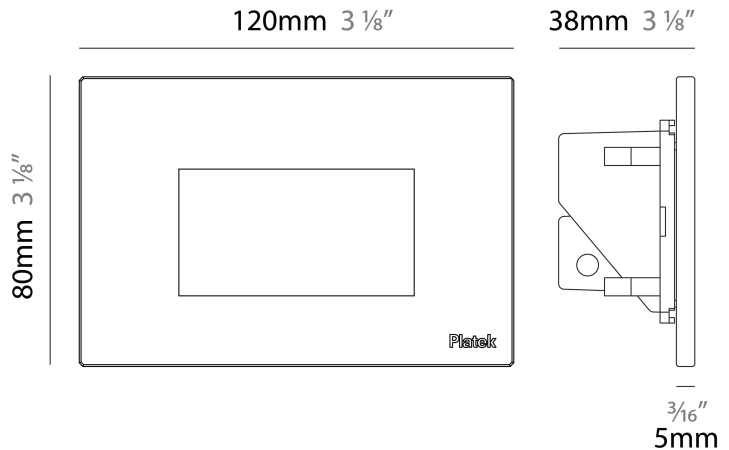

PROJECT
TYPE
SPECIFIER
QUANTITY
DATE

SPIARE RECESSED

E9R148-

base number   Color   Finish
Temperature   Options

1. To build a product code in our configurator select the specify button on the base model # product page
2. To build a manual product code on this datasheet choose from the options listed below in blue font and add the suffix to the base model #

GENERAL

Series: Spiare
Brand: Platek
Division: Exterior
Mounting Type: Recessed
Mounting Location: Wall
Subcategory: Pedestrian

PHYSICAL

Shape: Square
Length (mm): 120
Length (in): 4 3/4
Height (mm): 80
Depth (mm): 37.5
Height (in): 3 1/8
Depth (in): 1 1/2
Light Distribution: Asymmetric
Diffuser: Clear tempered glass
Fixture Finish: [BLK / WHI / GRY / COR / ANT / BRZ](#)
Fixture Material: Aluminum Die Cast

ELECTRICAL

Lamp Type: LED
Input Wattage (W): 6
Dimming: Non-Dimmable
Driver Included: No
Driver Location: Remote
Driver Type: Constant Voltage - 120 Vac
Driver Class: Class 2
Housing: ENCP4
Input Voltage (V): 120 - 277
Output Voltage (V): 24

LED

Number of LEDs: 1
Color Temperature (°K): [2700 / 3000 / 4000](#)
Max. Delivered Lumen (lm): 130
Nominal Lumen (lm): 400 / 415
CRI: >80 CRI
Lamp Life (hrs): 50000

OPTICAL

Beam Angle: Asymmetrical

RATINGS AND CERTIFICATIONS

Certified By: Certified for North American Standards
IP rating: IP65
IK Rating: IK05