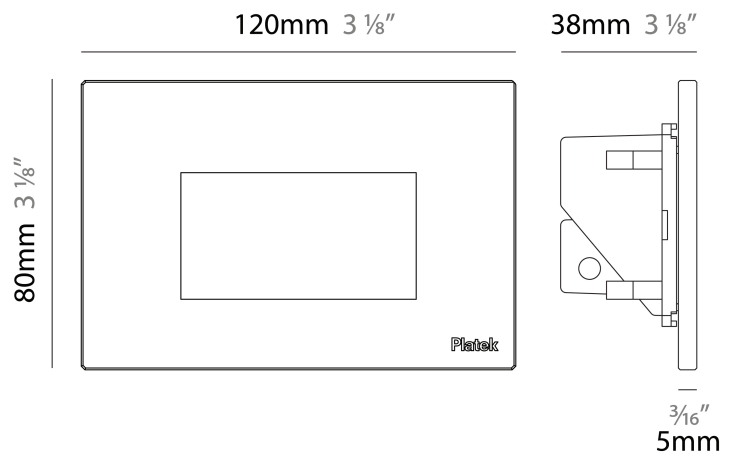

PROJECT
TYPE
SPECIFIER
QUANTITY
DATE

SPIARE RECESSED

E9R151-

base number   Finish
Options

1. To build a product code in our configurator select the specify button on the base model # product page
2. To build a manual product code on this datasheet choose from the options listed below in blue font and add the suffix to the base model #

GENERAL

Series: Spiare
Brand: Platek
Division: Exterior
Mounting Type: Recessed
Mounting Location: Wall
Subcategory: Pedestrian

PHYSICAL

Shape: Square
Length (mm): 120
Length (in): 4 3/4
Height (mm): 80
Depth (mm): 37.5
Height (in): 3 1/8
Depth (in): 1 1/2
Light Distribution: Direct
Diffuser: Clear tempered glass
Fixture Finish: BLK / WHI / GRY / COR / ANT / BRZ
Fixture Material: Aluminum Die Cast

ELECTRICAL

Lamp Type: LED
Input Wattage (W): 6
Dimming: Non-Dimmable
Driver Included: No
Driver Location: Remote
Driver Type: Constant Voltage - 120 Vac
Driver Class: Class 2
Housing: ENCP4
Input Voltage (V): 120
Output Voltage (V): 24

LED

Number of LEDs: 1
Color Temperature (°K): 3000
Max. Delivered Lumen (lm): 50
Nominal Lumen (lm): 250
CRI: >80 CRI
Lamp Life (hrs): 50000

OPTICAL

Beam Angle: Asymmetrical

RATINGS AND CERTIFICATIONS

Certified By: Certified for North American Standards
IP rating: IP65
IK Rating: IK05